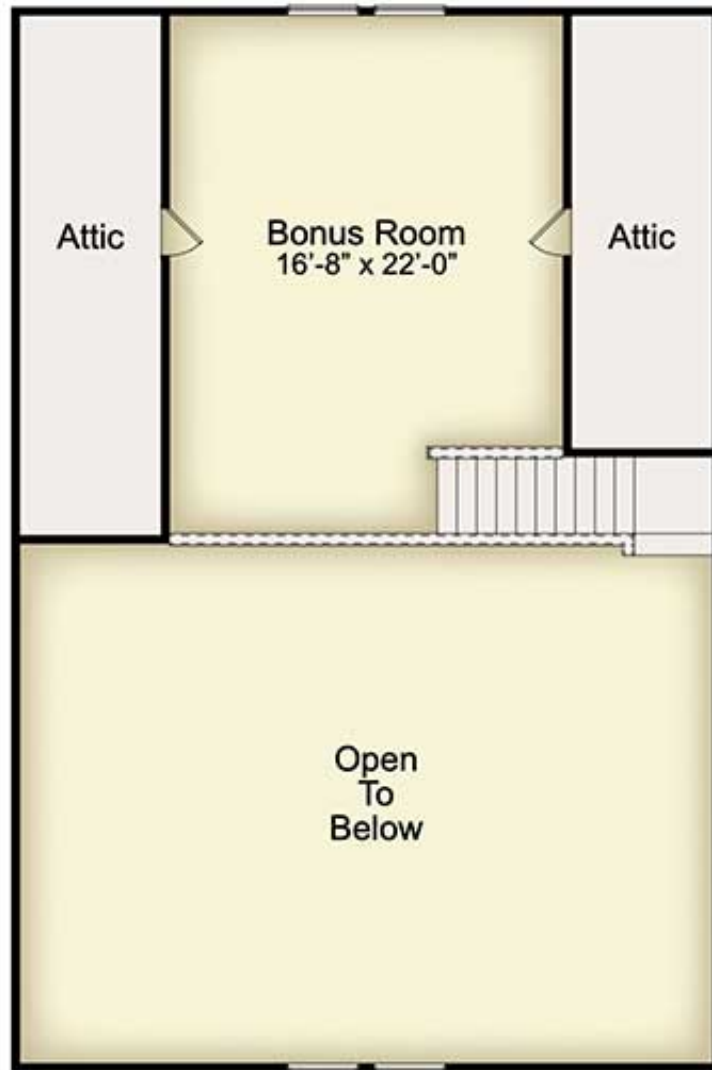

- Appalachian Mountains inspired design
- Large open-living areas
- Vaulted ceilings
- Large windows

**Floor Plan:**  
**Elkin-NC**

3 Beds | 2 Baths | 1,716 sqft | Garage: No

**FP1**

Floor Plan 1

**Floor Plan:**  
**Elkin-NC**

3 Beds | 2 Baths | 1,716 sqft | Garage: No

**FP2**

Floor Plan 2