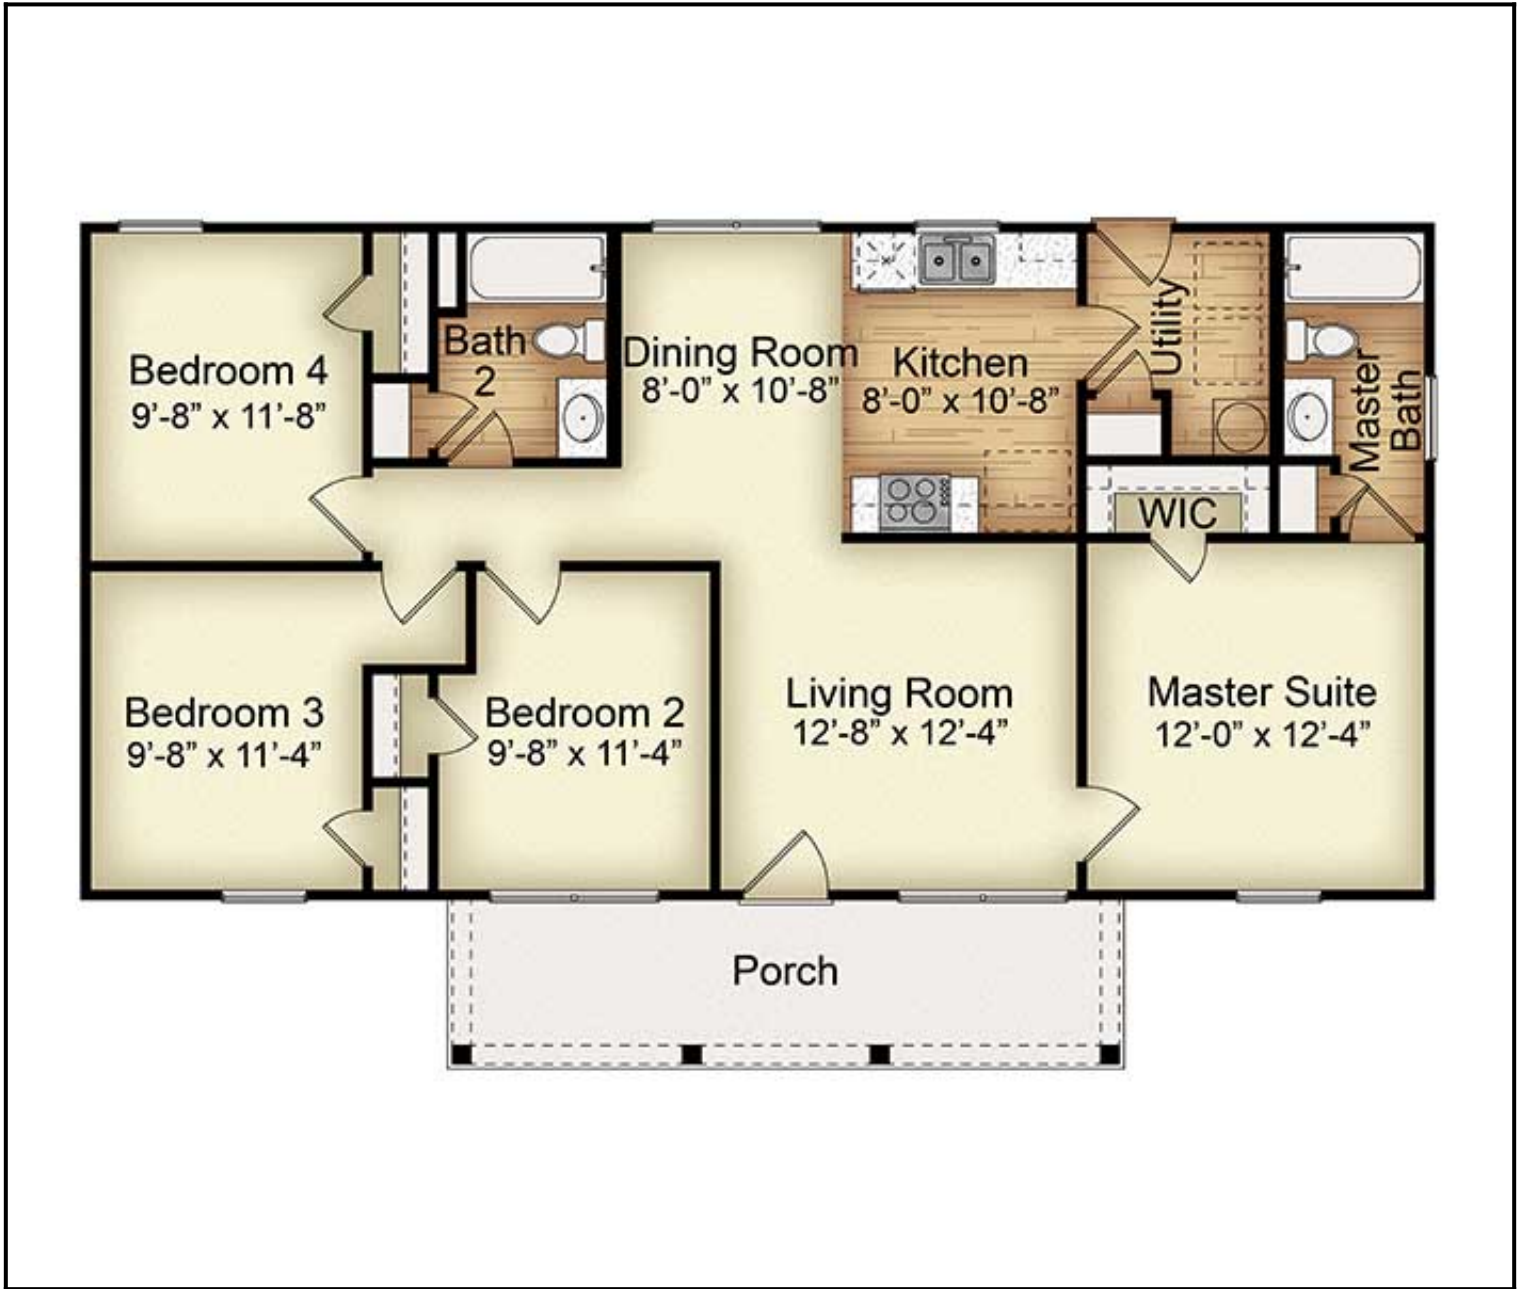

**Floor Plan:
Florence-NC**

4 Beds | 2 Baths | 1,176 sqft | Garage: No

Florence

A lot of room in a small package! The Florence was designed to fit a 4-bedroom house under an economical and manageable 1,200 square feet. 2 bathrooms and a split floorplan means there is room for gathering and sharing with everyone but enjoy privacy when desired.

- 4 bedrooms
- Under 1,200 sq. ft.
- Split floorplan
- No wasted space

Floor Plan:
Florence-NC

4 Beds | 2 Baths | 1,176 sqft | Garage: No

FP1

Floor Plan 1