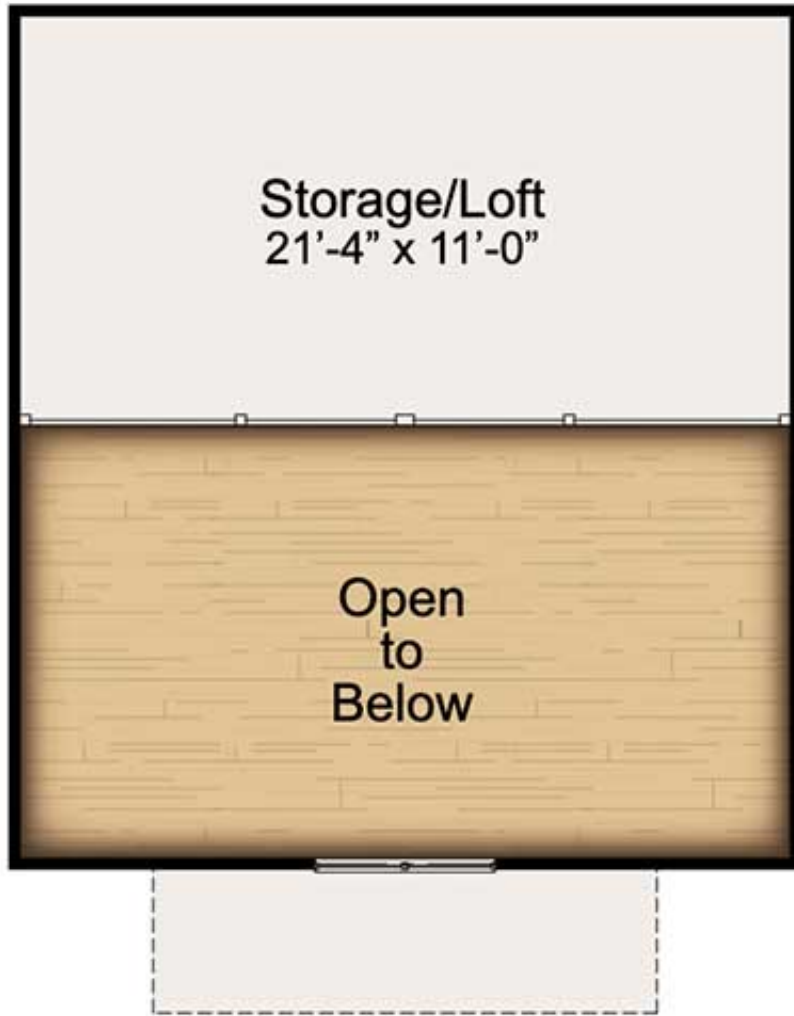

**Floor Plan:
Murphy-TX**

1 Beds | 1 Baths | 528 sqft | Garage: No

Murphy

With its cabin feel, the Murphy lets you enjoy the open and airy great outdoors... on a compact square footage! With its convertible upstairs area, this home will become anything you want it to be.

- Compact design
- Large, convertible loft area
- High ceiling in living areas
- Comfortable master suite

Floor Plan:
Murphy-TX

1 Beds | 1 Baths | 528 sqft | Garage: No

First Floor

Floor Plan:
Murphy-TX

1 Beds | 1 Baths | 528 sqft | Garage: No

Second Floor

|