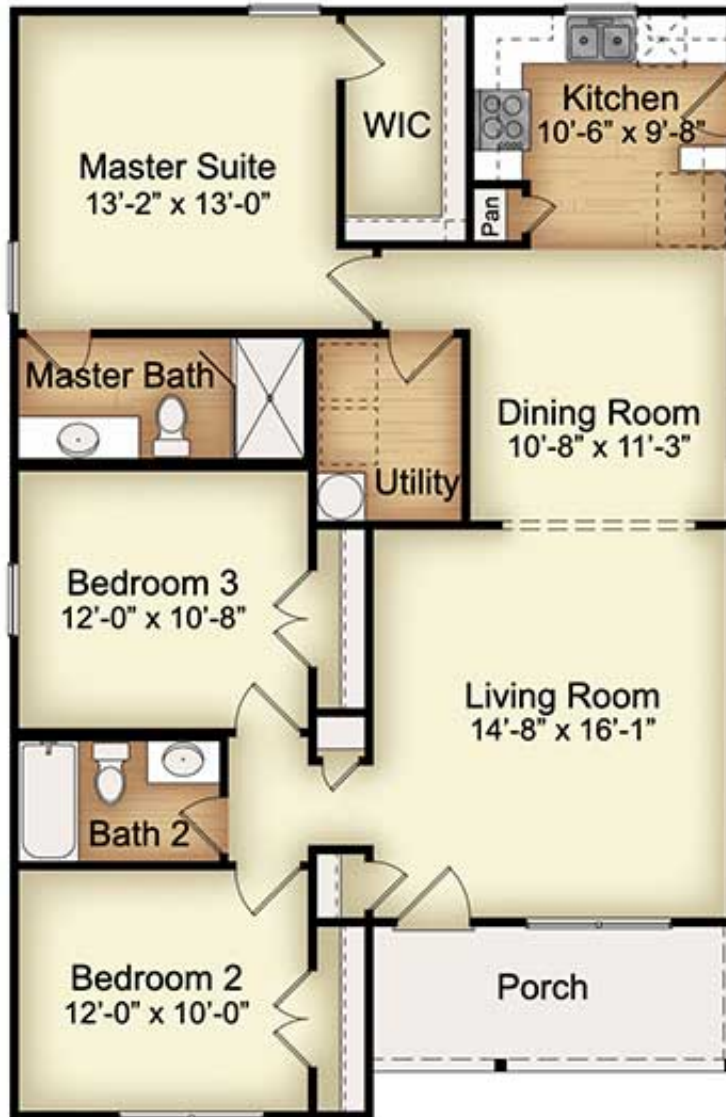

**Floor Plan:**  
**Newberry-NC**

**3 Beds | 2 Baths | 1,260 sqft | Garage: No**

## **Newberry**

Simple and elegant, the Newberry features gathering areas on one side and living quarters on the other. The generous-sized bedrooms and numerous personalization options make this model an enduring favorite.

- Large walk-in closet in master suite
- Full-size utility room
- Separated gathering and living quarters for privacy
- Many personalization options to choose from

**Floor Plan:**  
**Newberry-NC**

3 Beds | 2 Baths | 1,260 sqft | Garage: No

**First Floor**

First Floor