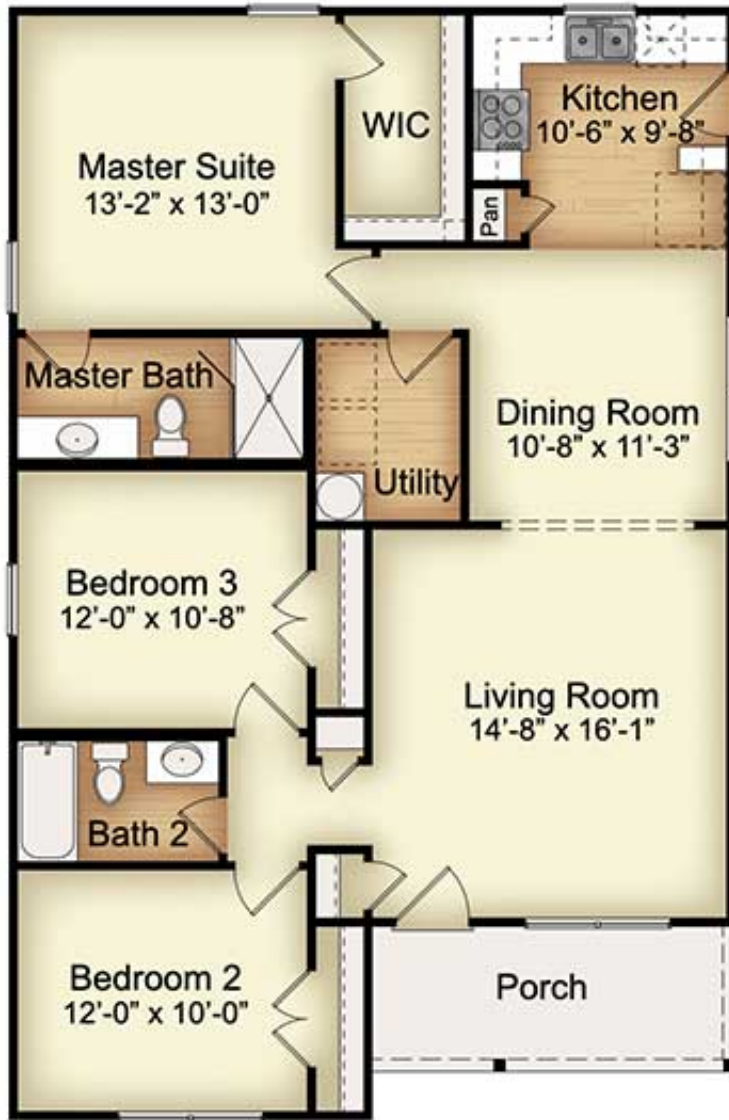

**Floor Plan:**  
**Newberry-TX**

**3 Beds | 2 Baths | 1,260 sqft | Garage: No**

## **Newberry**

Simple and elegant, the Newberry features gathering areas on one side and living quarters on the other. The generous-sized bedrooms and numerous personalization options make this model an enduring favorite.

- Large walk-in closet in master suite
- Full-size utility room
- Separated gathering and living quarters for privacy
- Many personalization options to choose from

**Floor Plan:**  
**Newberry-TX**

3 Beds | 2 Baths | 1,260 sqft | Garage: No

**First Floor**

First Floor